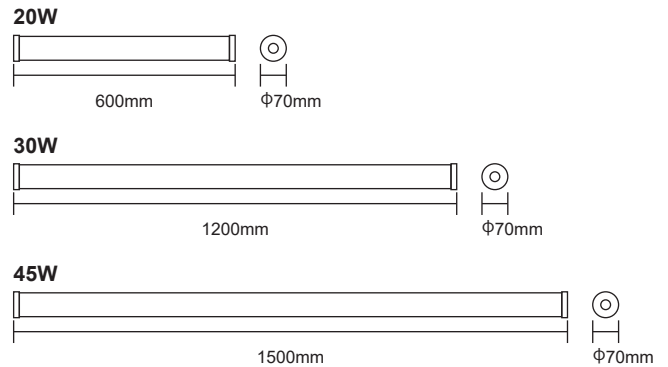

FARM LIGHTS. 养殖场照明灯

SEC-L-TP157

20W / 30W / 45W 140lm/W

LED TRI-PROOF

NO YELLOWING OR EASY BREAKING

不发黄不破碎LED三防灯

Parameters

Model: SEC-L-TP157
Power: 20W / 30W / 45W
Input Voltage: 220V
Light Source: SMD 2835
Body Material: PMMA
CCT: 4000K / 6500K
CRI(RA>): 80
Luminous Flux: 2800lm / 4200lm / 6300lm
PF>: 0.9
IP Rate: IP68
Beam Angle: 120°
Life Time: 50000H

Dimension

Product Features

1. Two-color integrated extrusion design, high protection.
2. Cylindrical, wide luminous area, built-in aluminum reflector, high efficiency 140lm/W.
3. High quality chip and driver, long life, 5 years warranty.
4. IP68 / IK06 / IP69K, high protection level.
5. 5 years warranty, long life.
6. Cylindrical, large beam angle, wide luminous area.

1. 双色一体挤出设计, 高防护。
2. 圆筒型, 发光面广, 内置铝反光片, 高光效 140lm/W。
3. 采用高品质芯片及驱动, 寿命长, 质保5年。
4. IP68/IK06/IP69K, 保护等级高。
5. 5年质保, 使用寿命长。
6. 圆筒型, 光束角大, 发光面广。